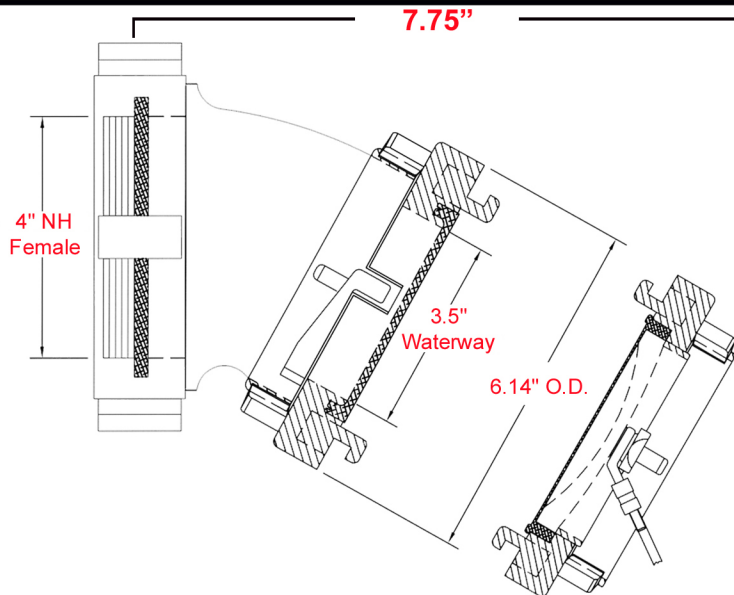

H30E-40-40NH/Cap

ALL ALUMINUM

- 4" NH Female swivel rocker lug
- 30° Elbow
- 4" Storz with Storz-Lok
- 4" Storz Cap with cable
- Cap connected to the Storz adapter

Harrington, Inc.
2630 W. 21st St.
Erie, PA 16506

Ph. 800-553-0078
fax. 814-838-7339
daveh@harrinc.com

DWG No.: **H30E-40-40NH/Cap**

Description: 30° Elbow, 4" Storz x 4" NH
female swivel w/ 4" Storz Cap w/ cable

Date: 04/08/10

DB: DTH

Rev.: 00

Scale: NTS

Sheet 1 of 1