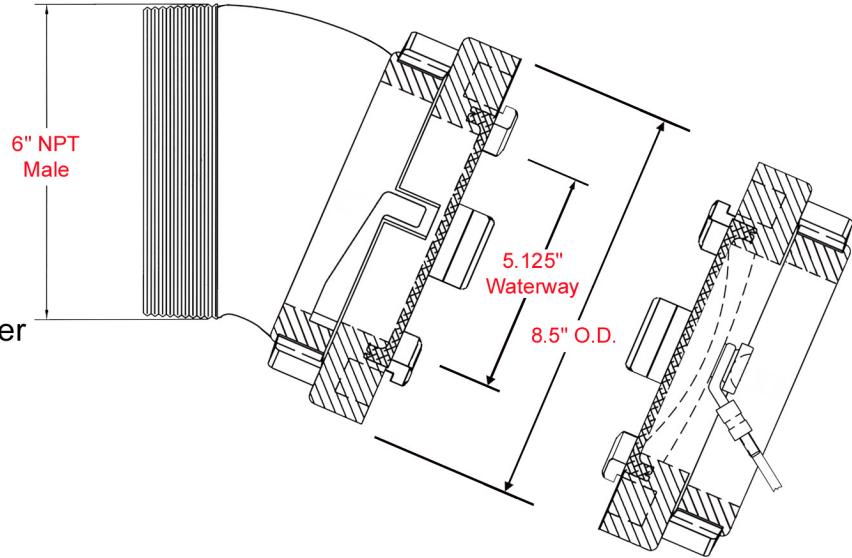

H30E-60-60NPTM/Cap

ALL ALUMINUM

- 6" NPT Male rigid
- 30° Elbow
- 6" Storz with Storz-Lok
- 6" Storz Cap with cable
- Cap connected to the Storz adapter

Harrington, Inc.
2630 W. 21st St.
Erie, PA 16506

Ph. 800-553-0078
fax. 814-838-7339
daveh@harrinc.com

DWG No.:

H30E-60-60NPTM/Cap

Description: 30° Elbow, 6" Storz x 6" NPT
male rigid w/ 6" Storz Cap w/ cable

Date: 04/08/10

DB: DTH

Rev.: 00

Scale: NTS

Sheet 1 of 1