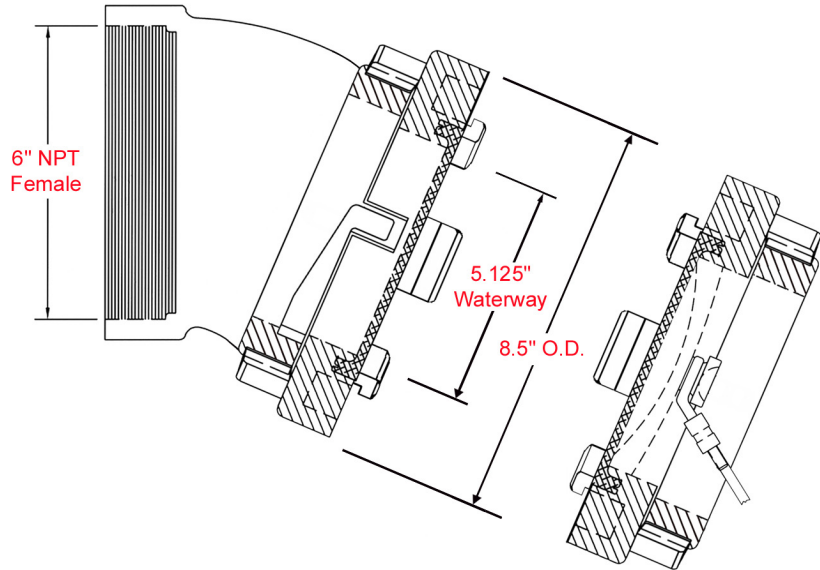

H30E-60-60NPT/Cap

ALL ALUMINUM

- 6" NPT Female rigid
- 30° Elbow
- 6" Storz with Storz-Lok
- 6" Storz Cap with cable
- Cap connected to the Storz adapter

Harrington, Inc.
2630 W. 21st St.
Erie, PA 16506

Ph. 800-553-0078
fax. 814-838-7339
daveh@harrinc.com

DWG No.: **H30E-60-60NPT/Cap**

Description: 30° Elbow, 6" Storz x 6" NPT
female rigid w/ 6" Storz Cap w/ cable

Date: 04/08/10

DB: DTH

Rev.: 00

Scale: NTS

Sheet 1 of 1