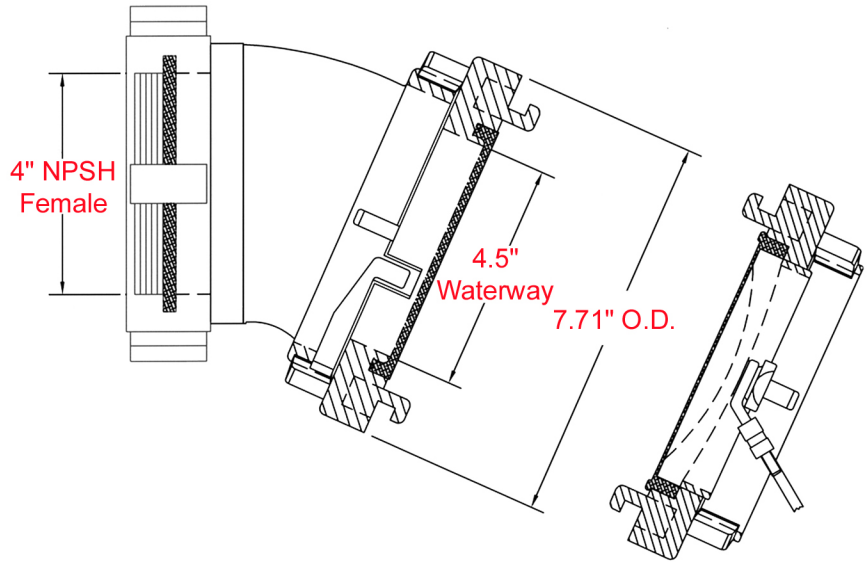

H30E-50-40NPSH/Cap

ALL ALUMINUM

- 4" NPSH Female swivel rocker lug
- 30° Elbow
- 5" Storz with Storz-Lok
- 5" Storz Cap with cable
- Cap connected to the Storz adapter

Harrington, Inc.
2630 W. 21st St.
Erie, PA 16506

Ph. 800-553-0078
fax. 814-838-7339
daveh@harrinc.com

DWG No.: **H30E-50-40NPSH/Cap**

Description: 30° Elbow, 5" Storz x 4" NPSH
female swivel w/ 5" Storz Cap w/ cable

Date: 04/08/10

DB: DTH

Rev.: 00

Scale: NTS